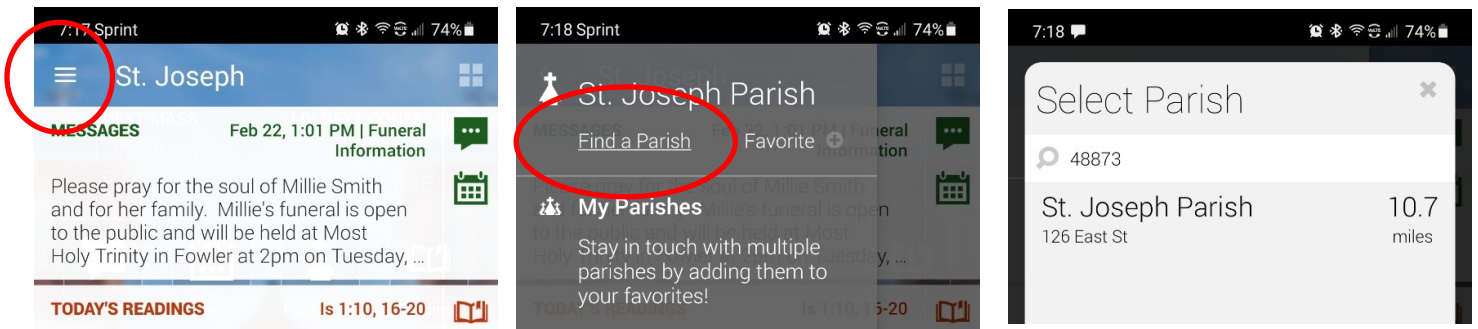

F. Click the 3 bars at the top again and select “Find my Parish”

G. Enter 48873 and select St. Joseph Parish