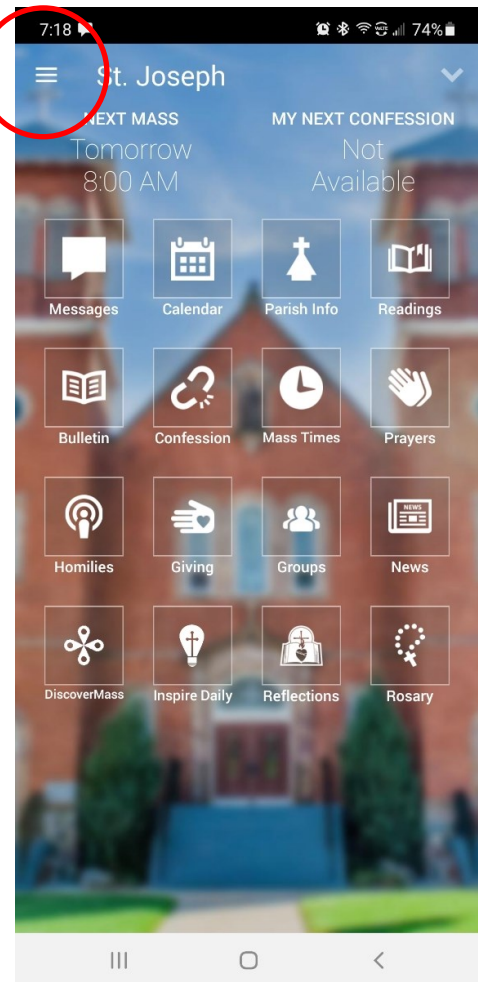

Creating a New Account on the App

A. Download the MyParishApp from your app store

The MPA is available on Android and IOS.

B. Open the App and click the 3 lines in the upper left hand corner

C. Choose My Account