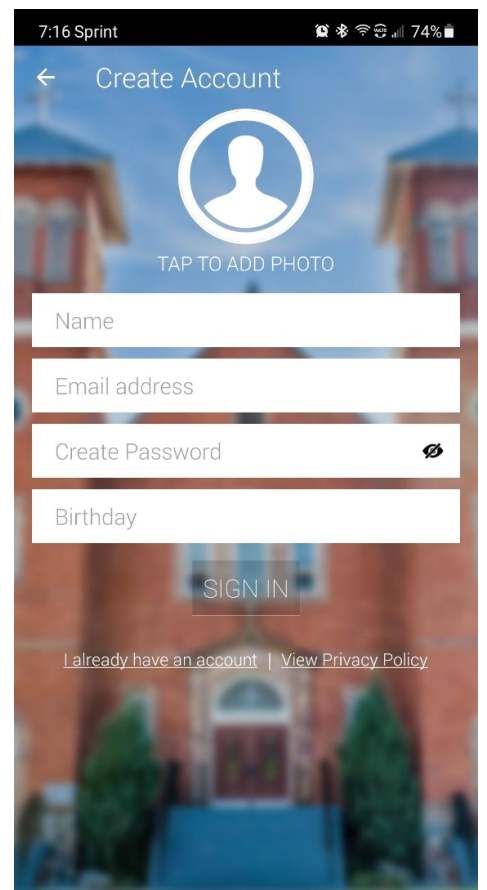

Creating a New Account on the App

A. Download the MyParishApp from your app store

The MPA is available on Android and IOS.

B. Open the App and click the 3 lines in the upper left hand corner

C. Choose My Account

D. Choose Create Account

E. Enter your account information

Birthday is required to prove you are at least 13 years of age as required for all computer based applications.

Click Sign In

F. Click the 3 bars at the top again and select “Find my Parish”