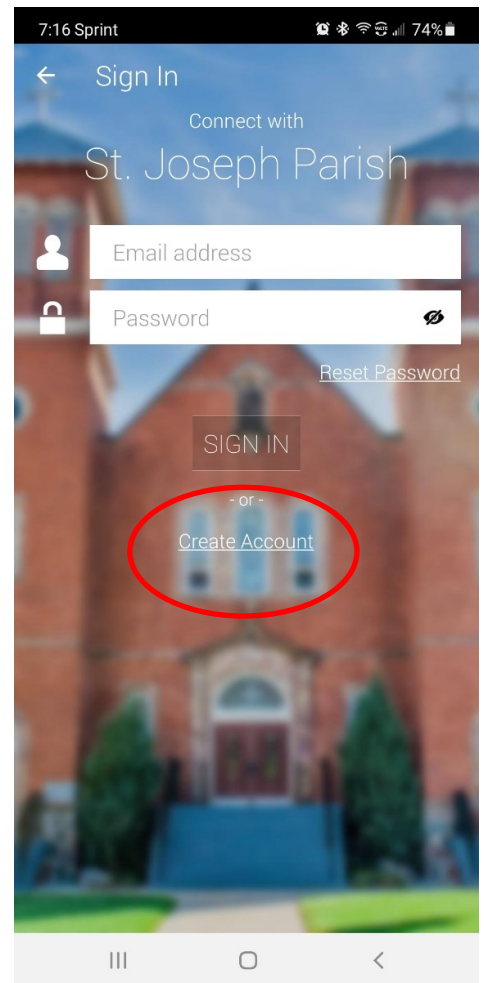

Creating a New Account on the App

A. Download the MyParishApp from your app store

The MPA is available on Android and IOS.

B. Open the App and click the 3 lines in the upper left hand corner

C. Choose My Account

D. Choose Create Account

E. Enter your account information

Birthday is required to prove you are at least 13 years of age as required for all computer based applications.

Click Sign In

F. Click the 3 bars at the top again and select “Find my Parish”