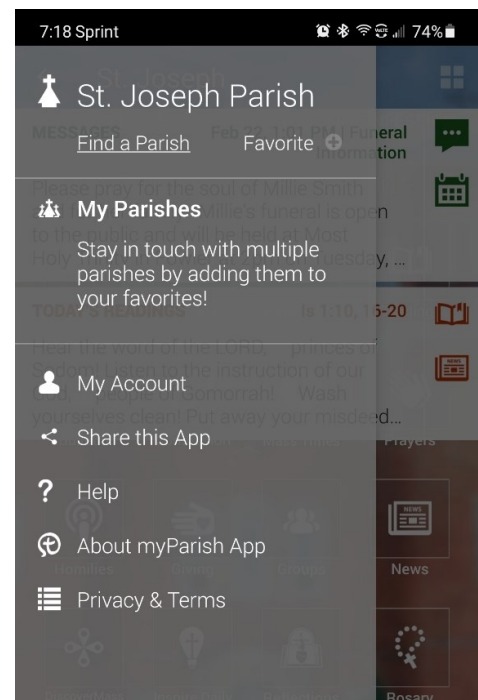

Creating a New Account on the App

A. Download the MyParishApp from your app store

The MPA is available on Android and IOS.

B. Open the App and click the 3 lines in the upper left hand corner

C. Choose My Account